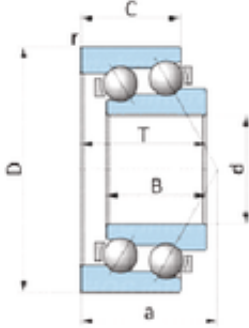

Timken BEARINGS INDUSTRY

FAG F-239495.SKL-AM angular contact ball bearings

Bearing No. F-239495.SKL-AM

Size	34.925x79x31 mm
Bore Diameter	34,925 mm
Outer Diameter	79 mm
Width	31 mm
d	34,925 mm
D	79 mm
T	31 mm

F-239495.SKL-AM Bearing 2D drawings and 3D CAD models