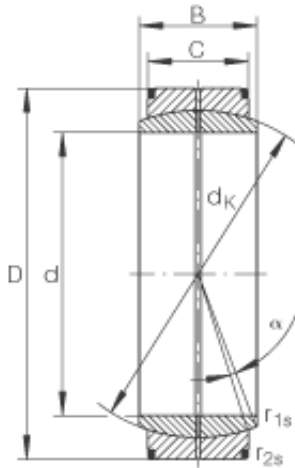

Timken BEARINGS INDUSTRY

INA GE500-DO plain bearings

Bearing No. GE500-DO

Size	500x670x230 mm
Bore Diameter	500 mm
Outer Diameter	670 mm
Width	230 mm
C	195 mm
$D_{a \min}$	557 mm
$d_{a \max}$	537,8 mm
d_K	585 mm
$r_{1s \min}$	2 mm
$r_{2s \min}$	5 mm
α (°)	3,6
Weight (kg)	244
C_r (N)	10200000
C_{0r} (N)	51200000

GE500-DO Bearing 2D drawings and 3D CAD models