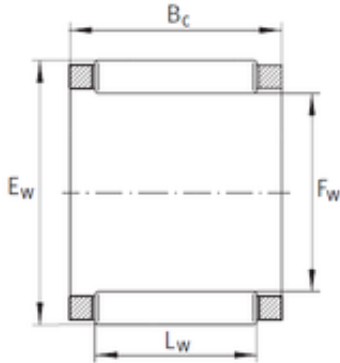

Timken BEARINGS INDUSTRY

INA KBK 12x16x13 needle roller bearings

Bearing No. KBK 12x16x13

| | |
|-------------------------------|----------|
| Bore Diameter | 12 mm |
| Outer Diameter | 16 mm |
| Fw | 12 mm |
| Ew | 16 mm |
| Bc | 13 mm |
| Weight | 0,007 Kg |
| Basic dynamic load rating (C) | 6,9 kN |
| Basic static load rating (C0) | 7,8 kN |

KBK 12x16x13 Bearing 2D drawings and 3D CAD models