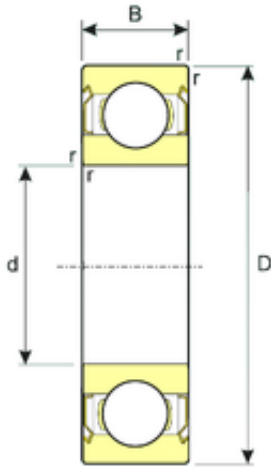

# Timken BEARINGS INDUSTRY

20 mm x 52 mm x 15 mm ISB SS 6304-ZZ deep groove ball bearings

Bearing No. SS 6304-ZZ

Size	20x52x15 mm
Bore Diameter	20 mm
Outer Diameter	52 mm
Width	15 mm
d	20 mm
D	52 mm
B	15 mm
C	15 mm
Weight	0,14 Kg
Basic dynamic load rating (C)	13,3 kN
Basic static load rating (C0)	7,5 kN

SS 6304-ZZ Bearing 2D drawings and 3D CAD models