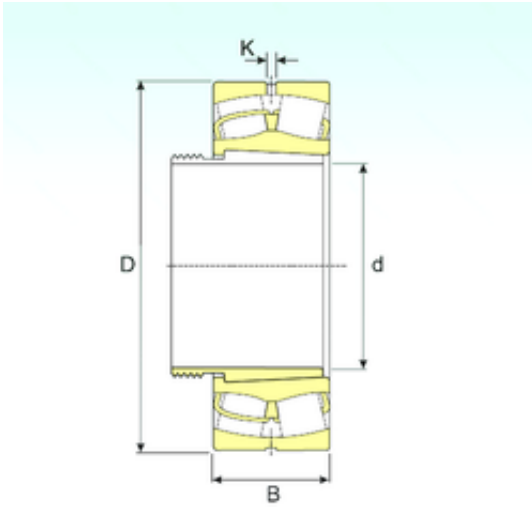

# Timken BEARINGS INDUSTRY

280 mm x 500 mm x 160 mm ISB 23160  
EKW33+AOH3160 spherical roller bearings

Bearing No. 23160 EKW33+AOH3160

Size	280x500x160 mm
Bore Diameter	280 mm
Outer Diameter	500 mm
Width	160 mm
d	280 mm
D	500 mm
B	160 mm
C	160 mm
K	9 mm
Weight	140 Kg
Basic dynamic load rating (C)	3136 kN
Basic static load rating (C0)	4998 kN
(Grease) Lubrication Speed	918 r/min

23160 EKW33+AOH3160 Bearing 2D drawings and 3D CAD models