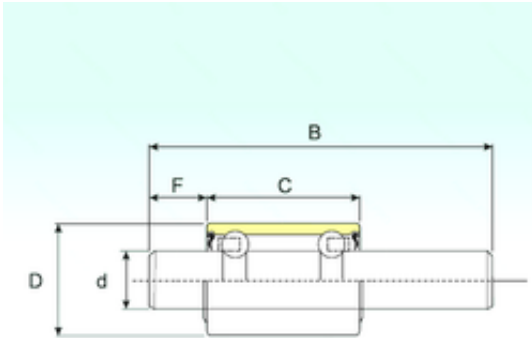

Timken BEARINGS INDUSTRY

18,961 mm x 38,1 mm x 165,1 mm ISB
WB1938165 deep groove ball bearings

Bearing No. WB1938165

Size	18.961x38.1x165.1 mm
Bore Diameter	18,961 mm
Outer Diameter	38,1 mm
Width	165,1 mm
d	18,961 mm
D	38,1 mm
B	165,1 mm
C	54 mm
F	35,8 mm

WB1938165 Bearing 2D drawings and 3D CAD models