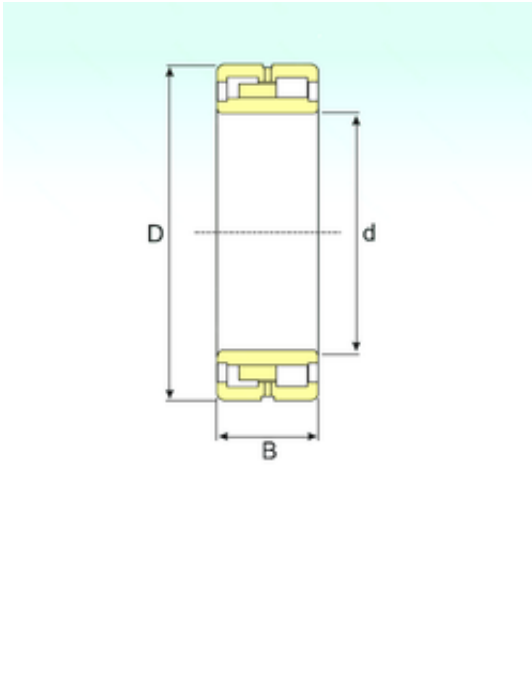

Timken BEARINGS INDUSTRY

NNU 40/600 M/W33 Bearing 2D drawings and 3D CAD models

600 mm x 870 mm x 272 mm ISB NNU 40/600 M/W33 cylindrical roller bearings

Bearing No. NNU 40/600 M/W33

Size	600x870x272 mm
Bore Diameter	600 mm
Outer Diameter	870 mm
Width	272 mm
d	600 mm
D	870 mm
B	272 mm
C	272 mm
Weight	530 Kg
Basic dynamic load rating (C)	6683,6 kN
Basic static load rating (C0)	15288 kN
(Grease) Lubrication Speed	630 r/min