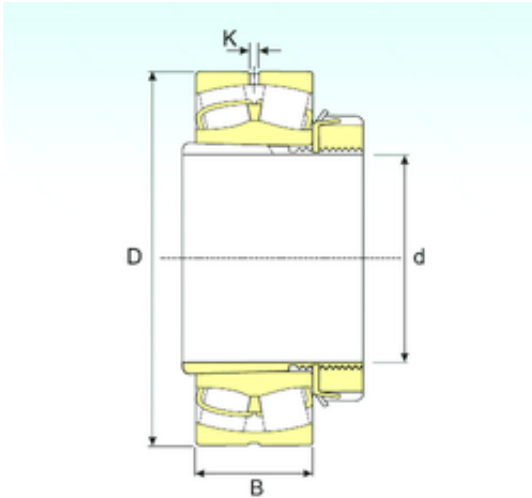

Timken BEARINGS INDUSTRY

400 mm x 760 mm x 272 mm ISB 23284
EKW33+OH3284 spherical roller bearings

Bearing No. 23284 EKW33+OH3284

Size	400x760x272 mm
Bore Diameter	400 mm
Outer Diameter	760 mm
Width	272 mm
d	400 mm
D	760 mm
B	272 mm
B1	352 mm
C	272 mm
K	12 mm
Weight	590 Kg
Basic dynamic load rating (C)	7203 kN
Basic static load rating (C0)	11368 kN
(Grease) Lubrication Speed	482 r/min

23284 EKW33+OH3284 Bearing 2D drawings and 3D CAD models