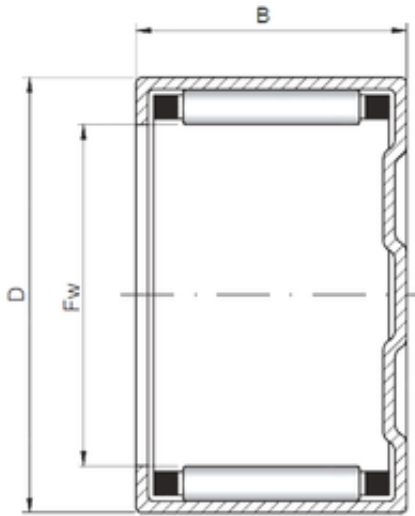

## ISO BK425216 cylindrical roller bearings

Bearing No. BK425216

Size	42x52x16 mm
Bore Diameter	42 mm
Outer Diameter	52 mm
Width	16 mm
Fw	42 mm
D	52 mm
C	16 mm

BK425216 Bearing 2D drawings and 3D CAD models