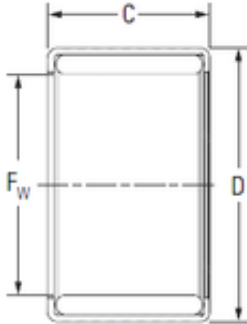

## KOYO Y1212 needle roller bearings

Bearing No. Y1212

Size	19.05x25.4x19.05 mm
Bore Diameter	19,05 mm
Outer Diameter	25,4 mm
Width	19,05 mm
Fw	19,05 mm
D	25,4 mm
C	19,05 mm
Weight	0,026 Kg
Basic dynamic load rating (C)	20,2 kN
Basic static load rating (C0)	42 kN

Y1212 Bearing 2D drawings and 3D CAD models