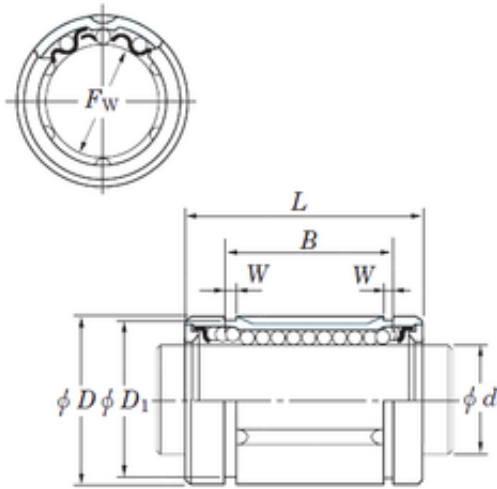

## KOYO SDE25MG linear bearings

Bearing No. SDE25MG

Size	25x40x44.1 mm
Bore Diameter	25 mm
Outer Diameter	40 mm
Width	44,1 mm
Fw	25 mm
D	40 mm
B	44,1 mm
D1	37,5 mm
L	58 mm
W	1,85 mm
Weight	0,17 Kg
Basic dynamic load rating (C)	1130 kN

SDE25MG Bearing 2D drawings and 3D CAD models